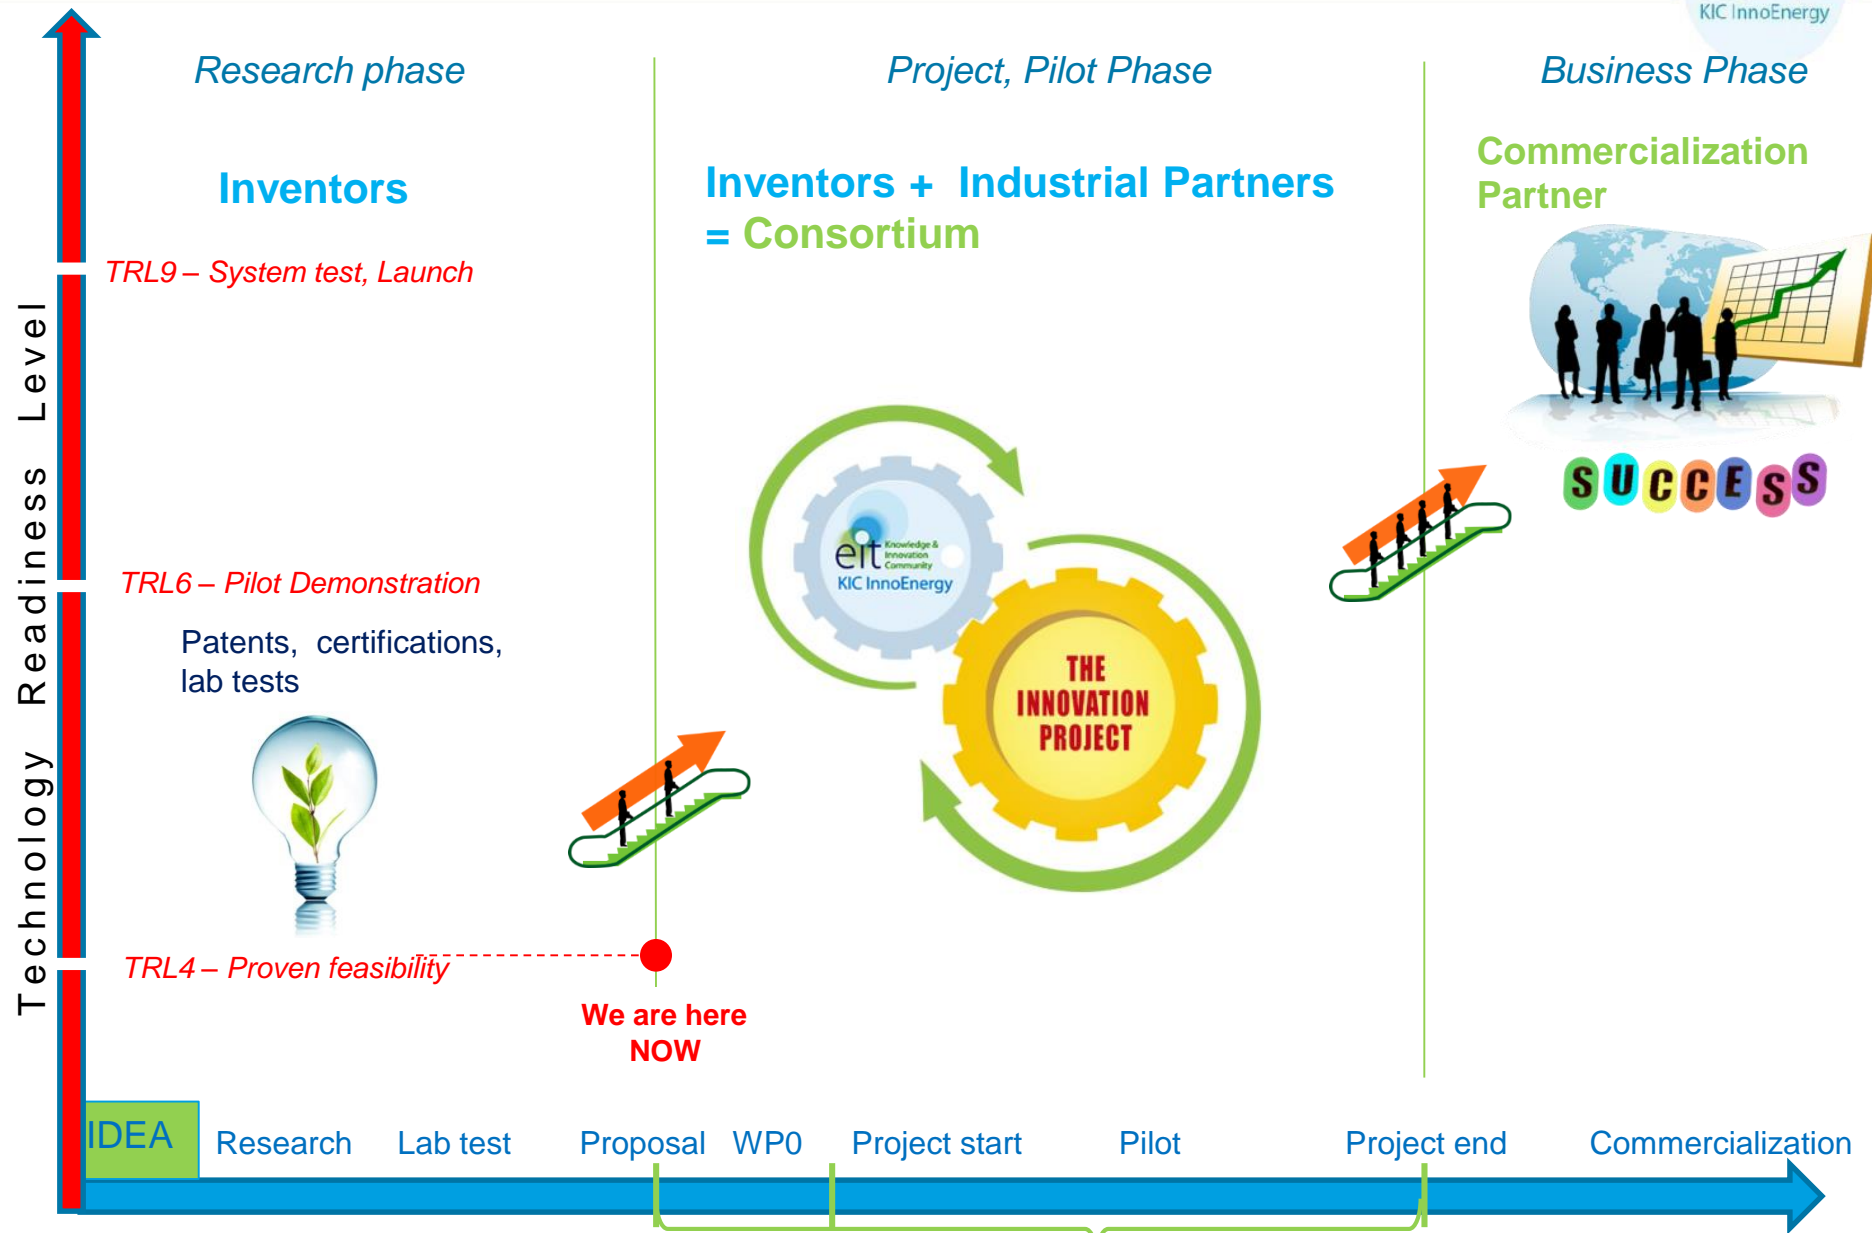

Leading Engine for Innovation and Entrepreneurship in Sustainable Energy

KIC INNOENERGY S.E.

Christo Balinow
Outreach Development Manager

The Leading Engine for Innovation and Entrepreneurship in Sustainable Energy

EU financed unit supporting Business Opportunities in Sustainable Energy

KIC INNOENERGY S.E.

6 Co-location Centers – 6 Thematic areas

Technology transfer cycle

www.kic-innoenergy.com

KIC InnoEnergy receives funding from the European Institute of Innovation and Technology (EIT)